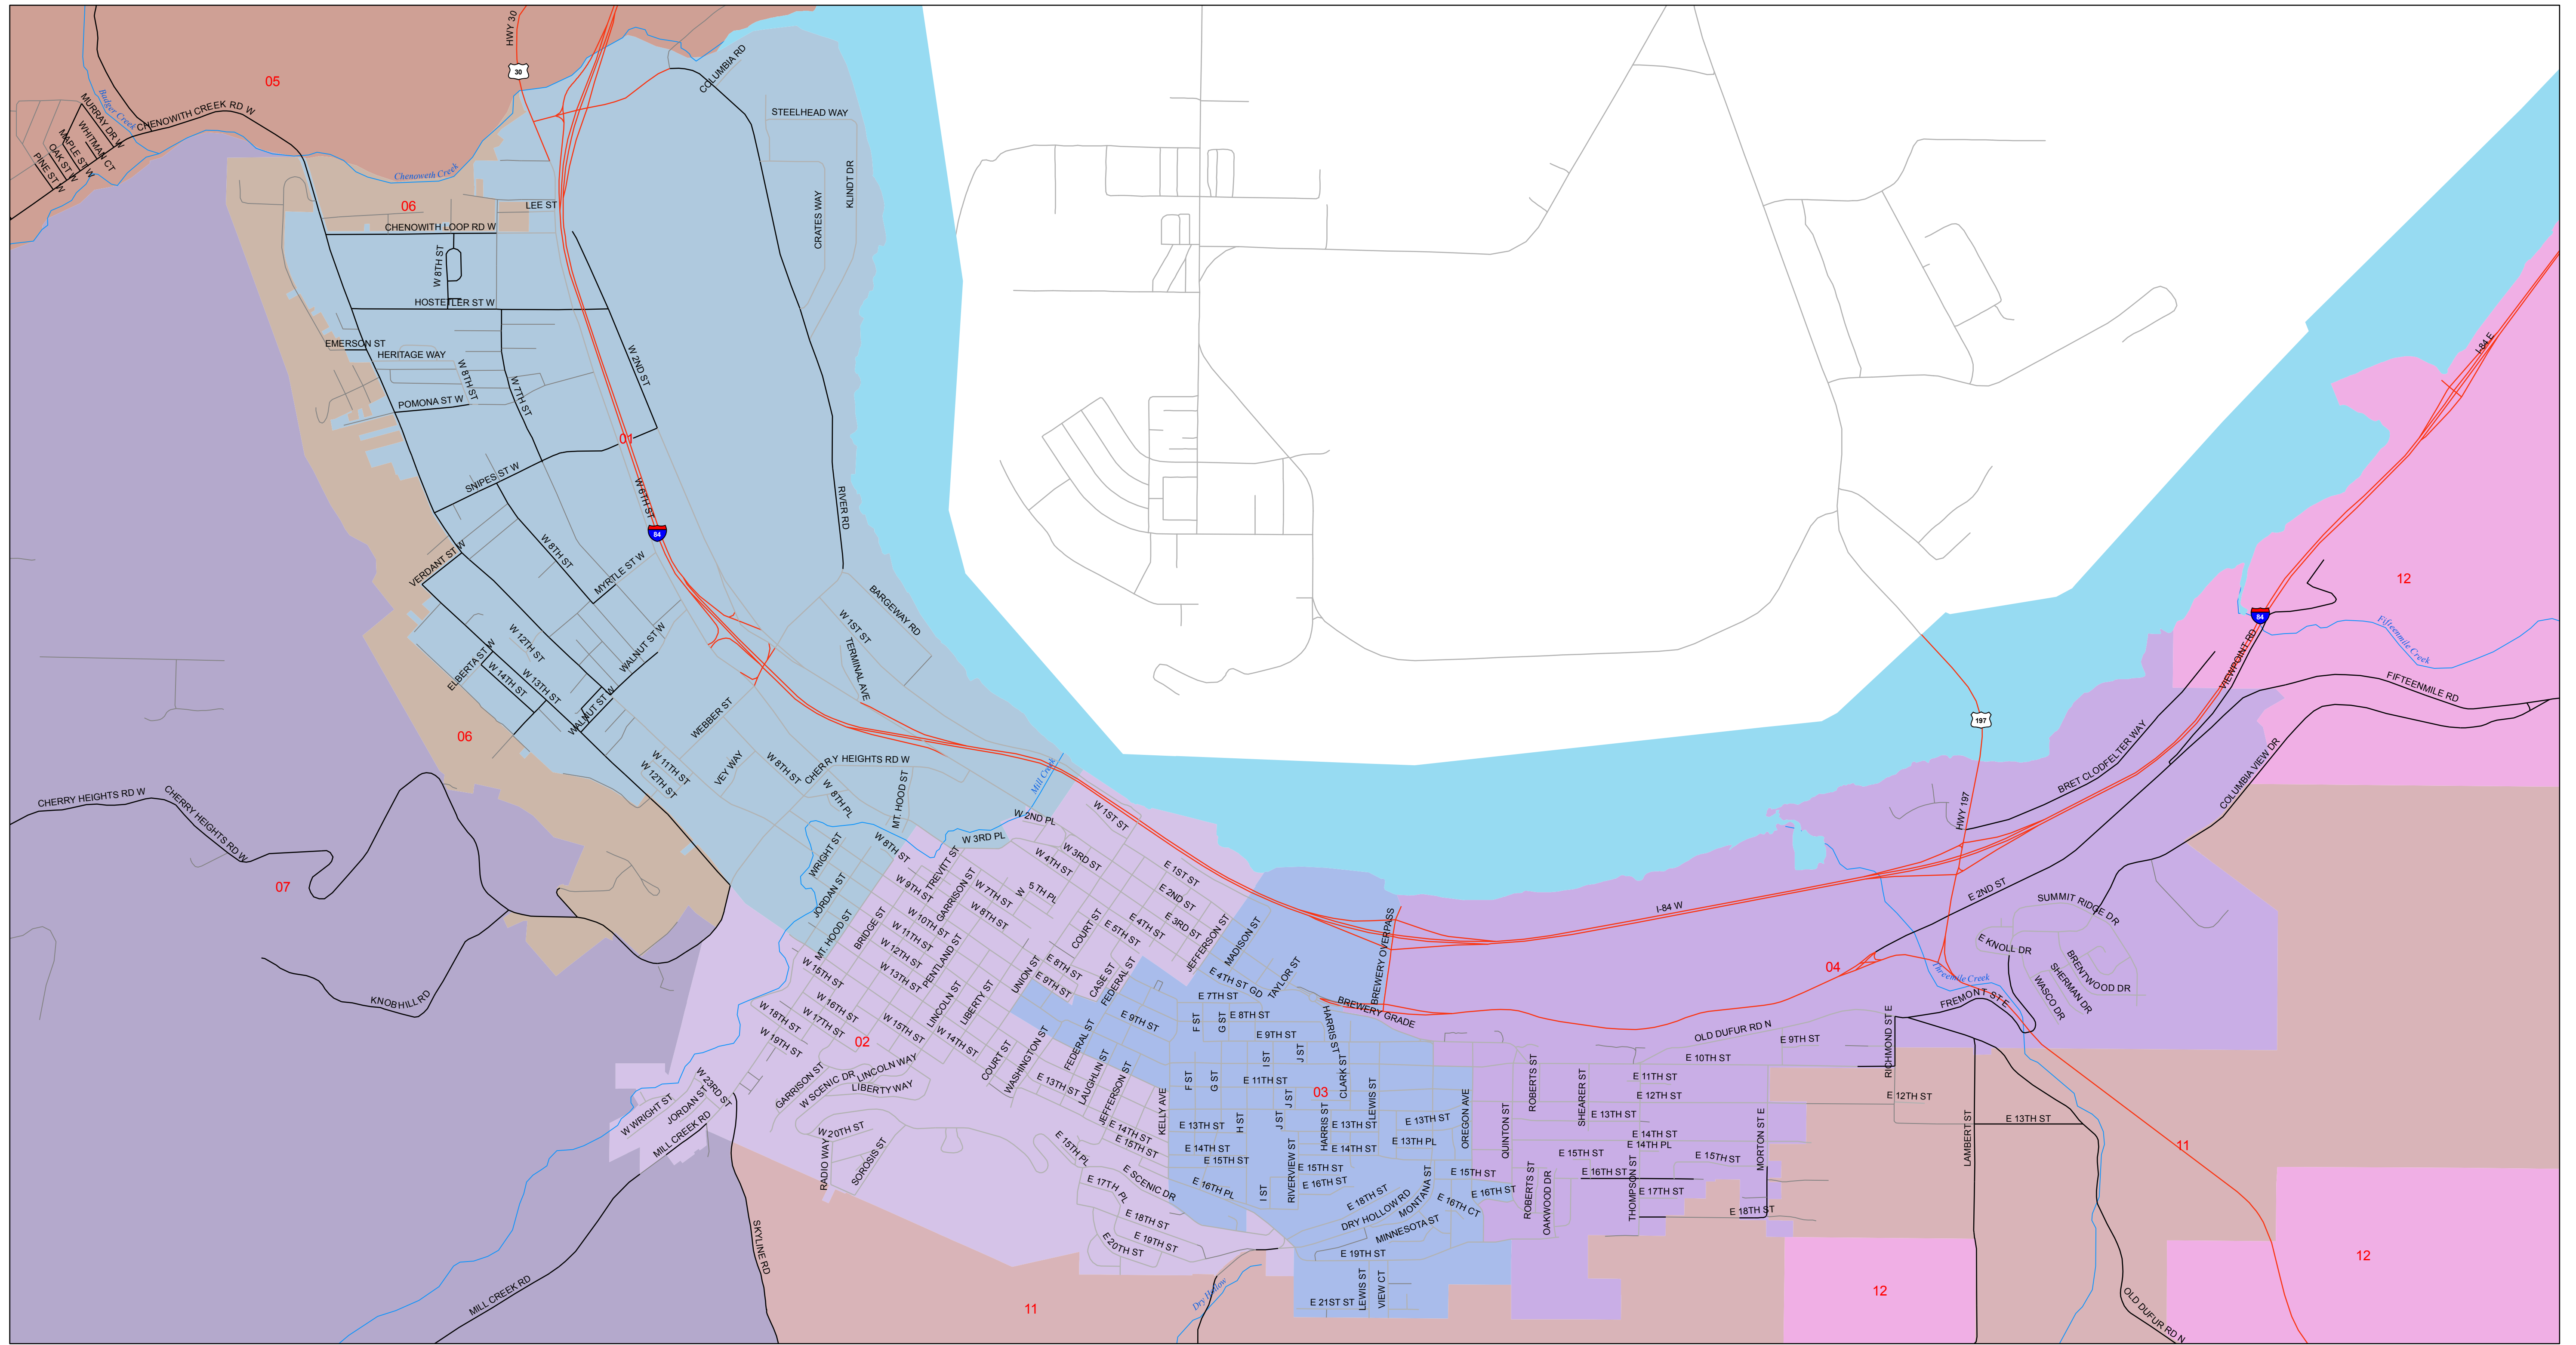

The Dalles Precincts

Date: 1/23/2012